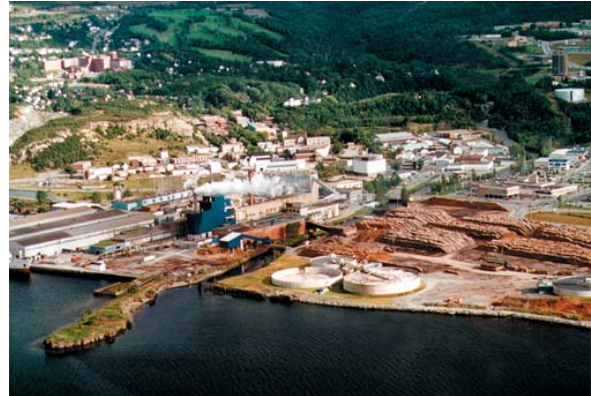

Corner Brook Mill

Corner Brook Pulp and Paper Ltd
P.O. Box 2001
Corner Brook (NL)
Canada A2H 6J4

Phone: 709 637-3000
Fax: 709 639-8432

Founded in 1925 by the *Newfoundland Power and Paper Company Limited*, the Corner Brook mill was acquired by Kruger Inc. in 1984.

The Mill's two paper machines produce newsprint from thermo-mechanical pulp. The Company's paper is renowned for its outstanding printability and is used extensively for four-colour printing.

The Corner Brook Mill has two hydro power plants with a combined installed capacity of over 120 megawatts supplying 70% of the mill's energy. The mill also has a 15-MW biomass cogeneration plant.